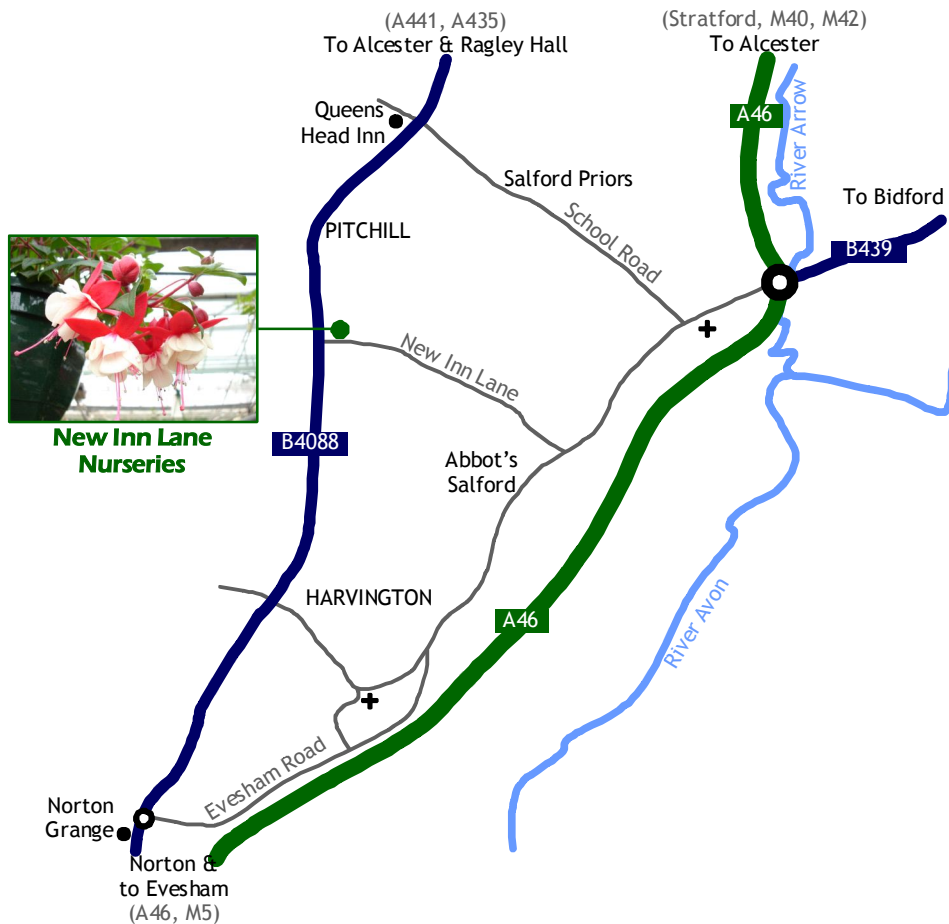

New Inn Lane Nurseries

Plants, hanging baskets & fuchsia *specialists*

New Inn Lane Nurseries, Pitchill, Evesham, Worcestershire, WR11 8SN.
(01386) 870073 | enquiries@newinnlane.co.uk | www.newinnlane.co.uk/nursery | V.A.T. Number: 274 4760 39

Directions & Map

We are located just off the B4088, approximately 1 mile either side of Harvington and Salford Priors and approximately 5 miles from Ragley Hall.

Open Everyday from the **Beginning of March** through to the **Middle of June**, 9.30am to 5.00pm.