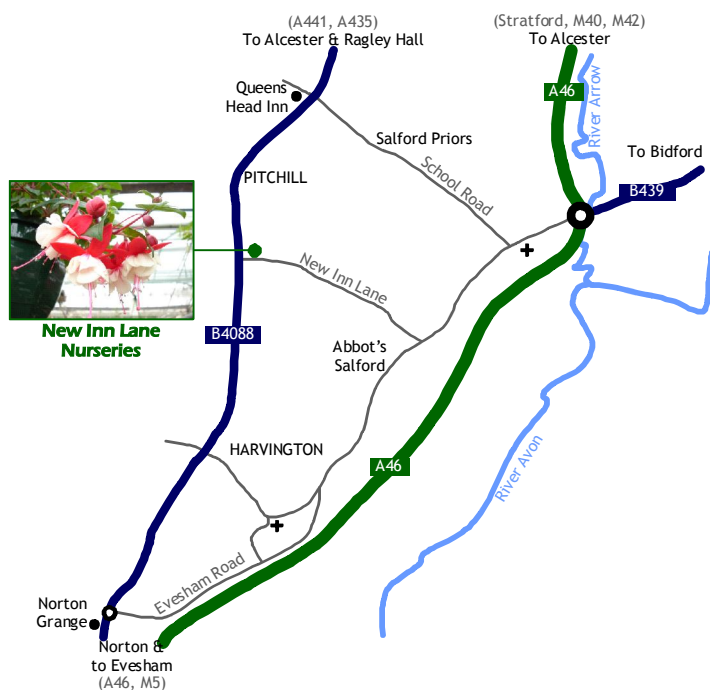

Fuchsia List 2012

Open 9.30am to 5.00pm EVERYDAY from
Thursday 01 March 2012 through to Mid June.

Our Location

We are located just off the B4088, approximately 1 mile either side of Harvington & Salford Priors